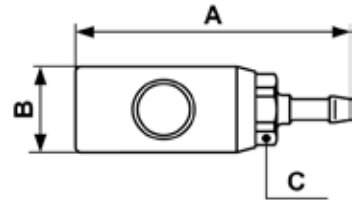

## REGULAR QUICK COUPLING - 3/8" INDUSTRIAL PROFILE

Hose stem coupler

Profile : ISO 6150B

<b>Min/max operating pressure</b> 0 / 174 psi	<b>Flow rate at 87 psi</b> 69 CFM	<b>ID passage</b> 3/8"	<b>Temperature min/max</b> 5 / 158 °F
--	--------------------------------------	---------------------------	--

Part number	For hose ID	Net weight (Kg)	Dim. A (inch)	Dim. B (inch)	Dim. C (inch)
IRC 081810	3/8"	0,117	4.11	1.3	0.98
IRC 081813	1/2"	0,121	4.31	1.3	0.98